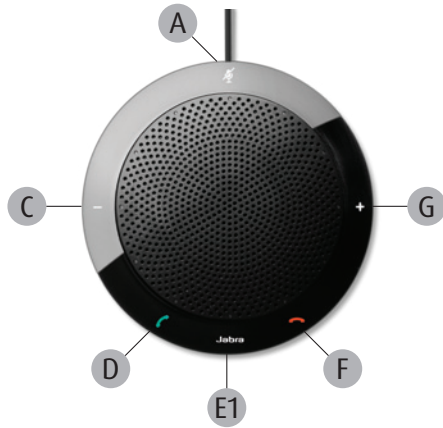

- A Mute
- B Bluetooth
- C Decrease volume
- D Answer call
- E1 Adjust ringtone volume
- E2 Turn on/off
- F End call
- G Increase volume
- H Battery status

**JABRA SPEAK 510
BLUETOOTH AND USB SPEAKERPHONE**