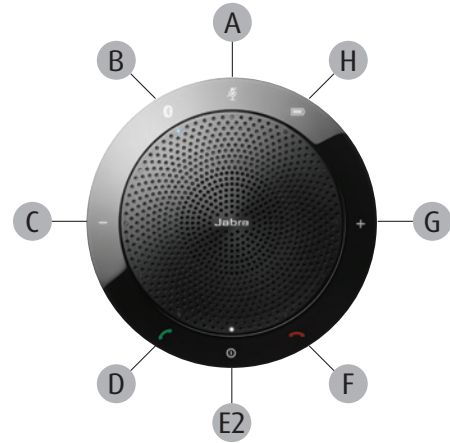

**JABRA SPEAK 510
BLUETOOTH AND USB SPEAKERPHONE**

Your personal device to call and multitask on your terms – at the office, at home, or on the go. Works with PCs and any Bluetooth enabled device.